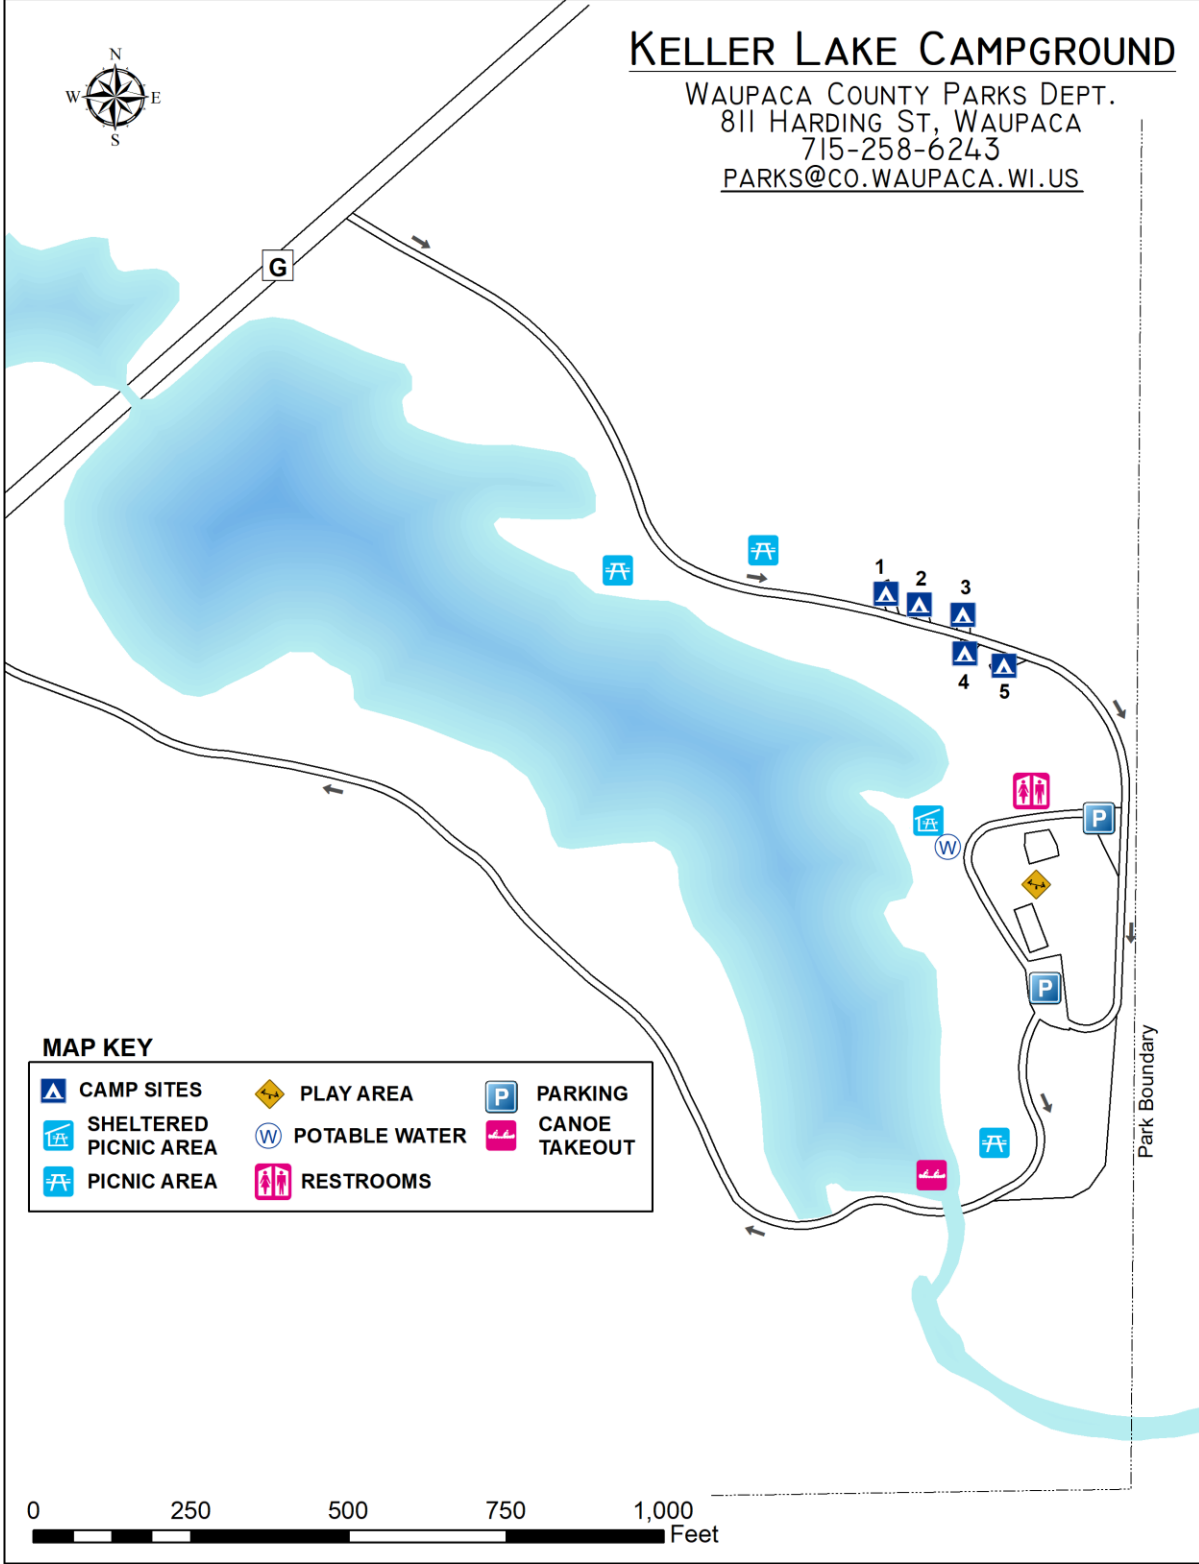

# KELLER LAKE CAMPGROUND

WAUPACA COUNTY PARKS DEPT.  
811 HARDING ST, WAUPACA  
715-258-6243  
[PARKS@CO.WAUPACA.WI.US](mailto:PARKS@CO.WAUPACA.WI.US)

## MAP KEY

CAMP SITES	PLAY AREA	PARKING
SHELTERED PICNIC AREA	POTABLE WATER	CANOE TAKEOUT
PICNIC AREA	RESTROOMS	